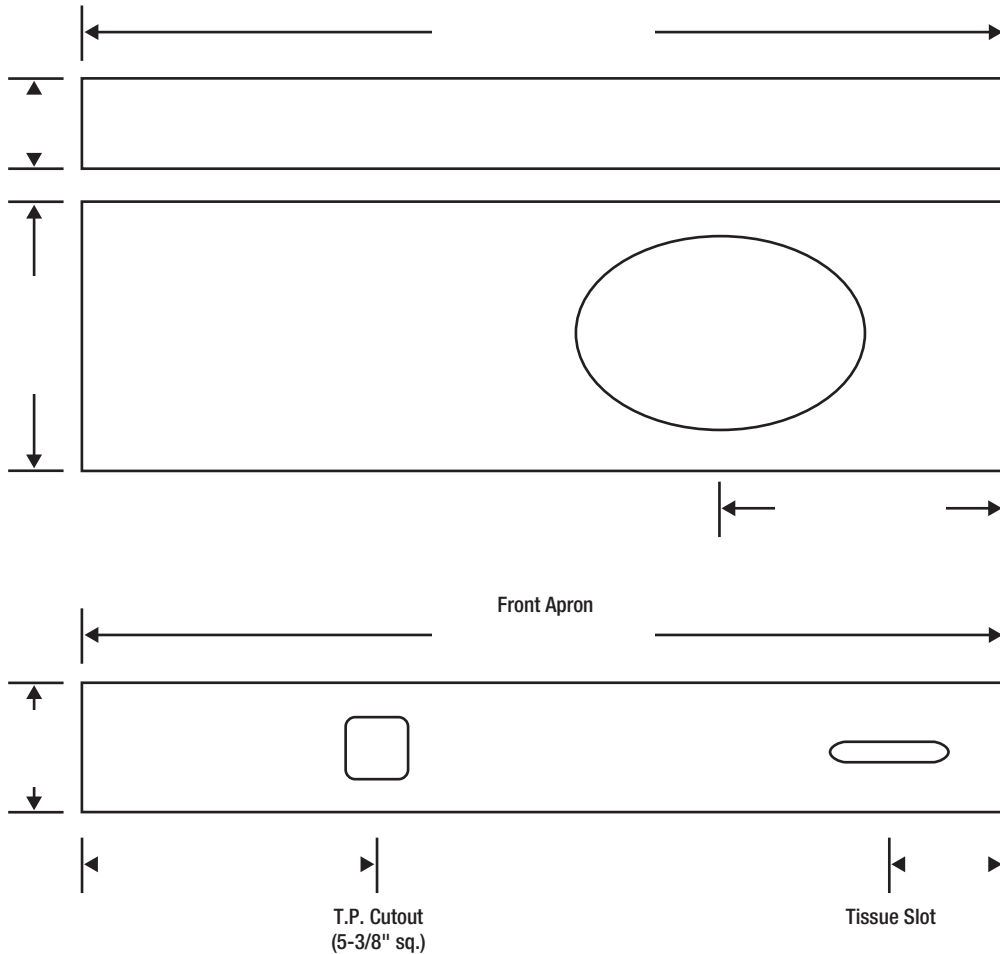

HOTEL VANITIES INTERNATIONAL

Right Bowl Vanity Top Order Form

Project: _____

Quantity: _____

Bowl Style: _____

Faucet Spread: _____

Finish: _____

Color: _____

Front Edge: _____

Right End: _____

Left End: _____

Products will be manufactured according to P.O. info and specifications on this page.

Please sign your authorization and return so we can process your order.

Signed

Date

Cultured marble vanities have a molded 4-inch backsplash. For other products, please specify backsplash height.