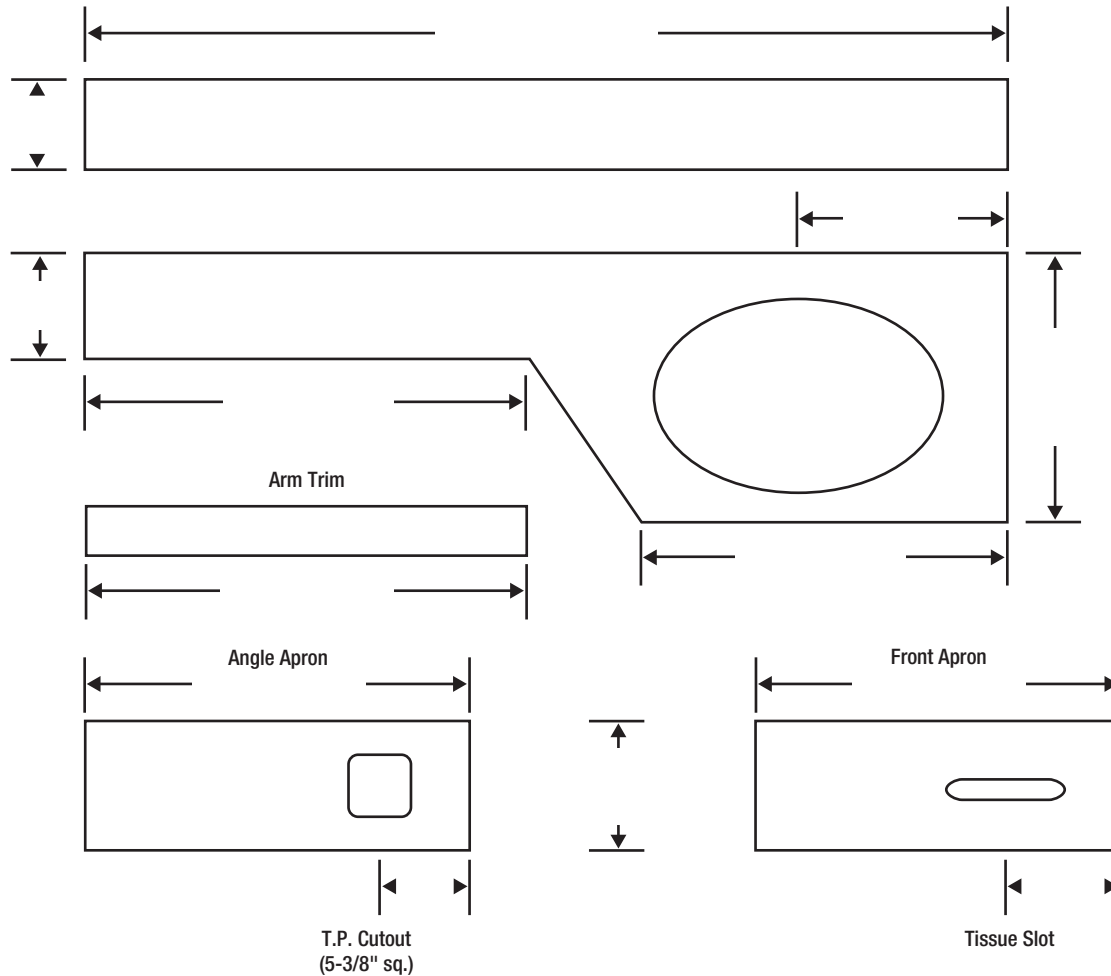

## Right Banjo Vanity Top Order Form

Project: \_\_\_\_\_

Quantity: \_\_\_\_\_

Bowl Style: \_\_\_\_\_

Faucet Spread: \_\_\_\_\_

Finish: \_\_\_\_\_

Color: \_\_\_\_\_

Front Edge: \_\_\_\_\_

\_\_\_\_\_  
Date

*Cultured marble vanities have a molded 4-inch backsplash. For other products, please specify backsplash height.*