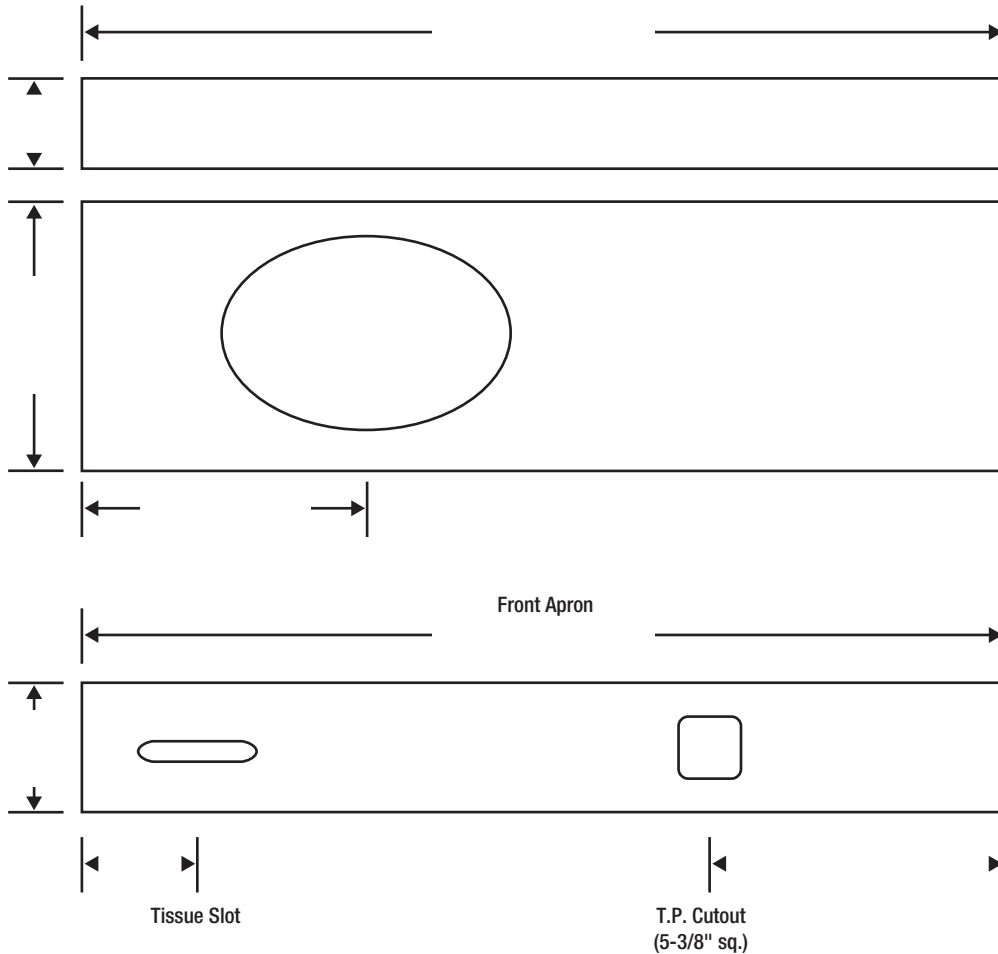

HOTEL VANITIES INTERNATIONAL

Left Bowl Vanity Top Order Form

Project: _____

Quantity: _____

Bowl Style: _____

Faucet Spread: _____

Finish: _____

Color: _____

Front Edge: _____

Right End: _____

Left End: _____

Products will be manufactured according to P.O. info and specifications on this page.

Please sign your authorization and return so we can process your order.

Signed

Date

Cultured marble vanities have a molded 4-inch backsplash. For other products, please specify backsplash height.