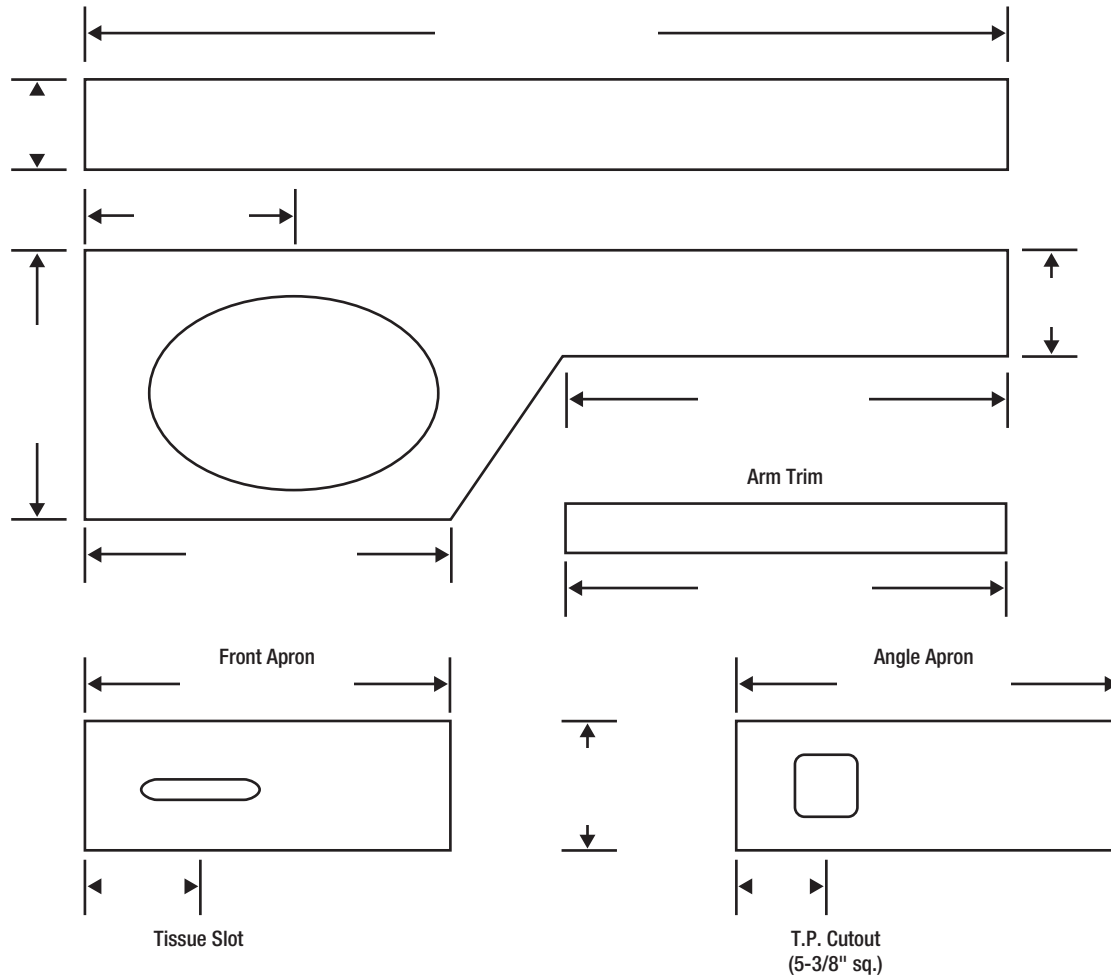

## Left Banjo Vanity Top Order Form

Project: \_\_\_\_\_

Quantity: \_\_\_\_\_

Bowl Style: \_\_\_\_\_

Faucet Spread: \_\_\_\_\_

Finish: \_\_\_\_\_

Color: \_\_\_\_\_

Front Edge: \_\_\_\_\_

\_\_\_\_\_  
Date

*Cultured marble vanities have a molded 4-inch backsplash. For other products, please specify backsplash height.*