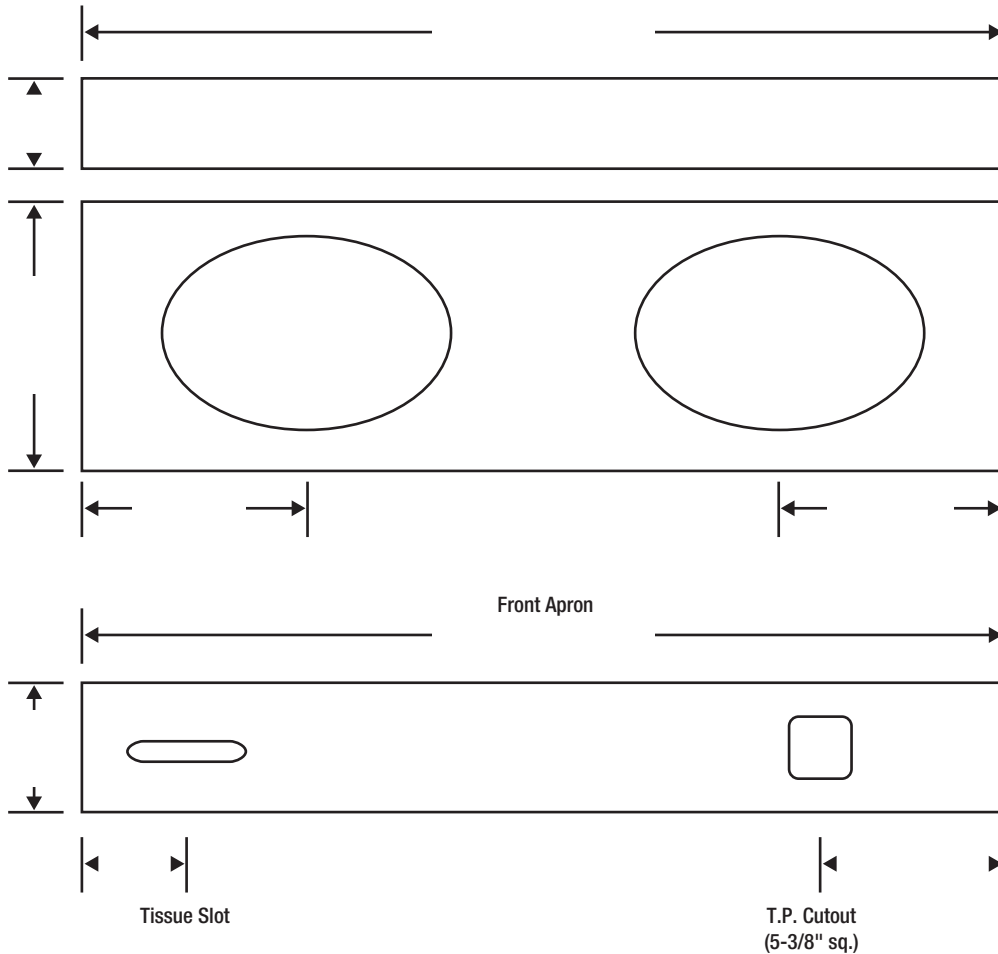

## Double Bowl Vanity Top Order Form

Project: \_\_\_\_\_

Quantity: \_\_\_\_\_

Bowl Style: \_\_\_\_\_

Faucet Spread: \_\_\_\_\_

Finish: \_\_\_\_\_

Color: \_\_\_\_\_

Front Edge: \_\_\_\_\_

Signed \_\_\_\_\_ Date \_\_\_\_\_

*Cultured marble vanities have a molded 4-inch backsplash. For other products, please specify backsplash height.*