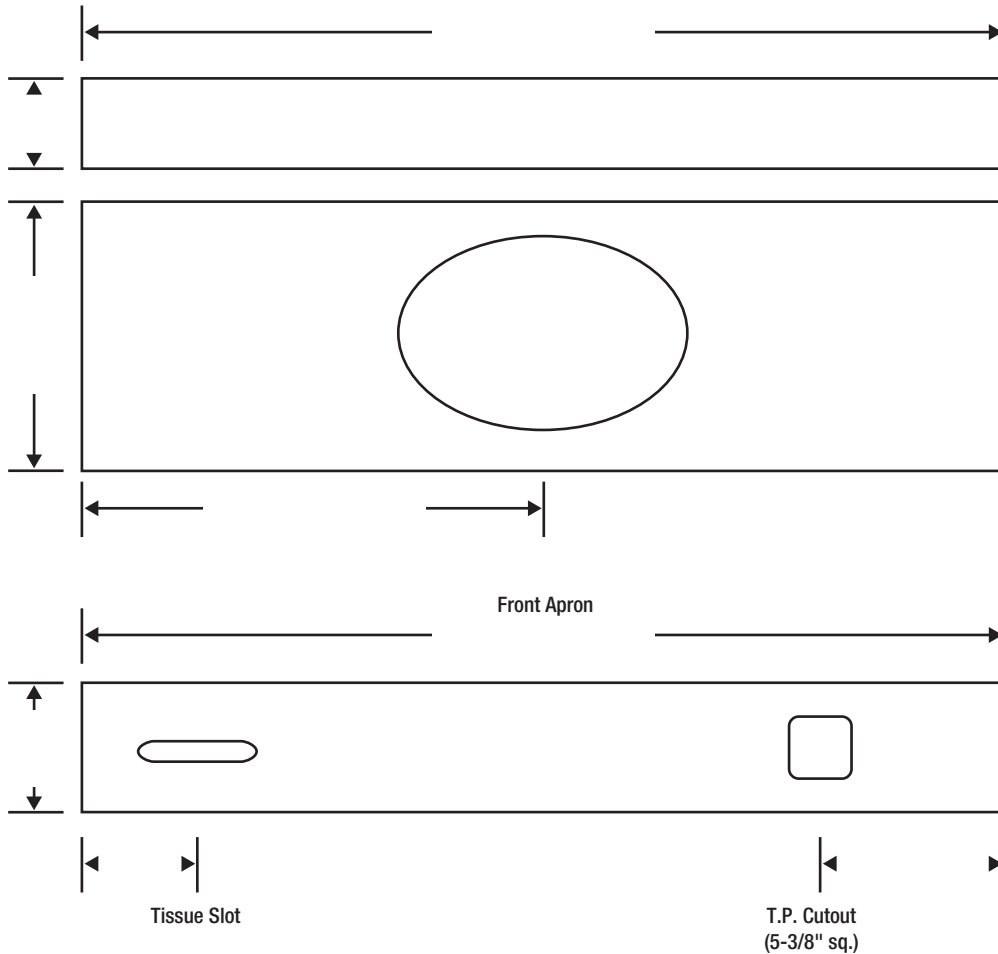

HOTEL VANITIES INTERNATIONAL

Center Bowl Vanity Top Order Form

Project: _____

Quantity: _____

Bowl Style: _____

Faucet Spread: _____

Finish: _____

Color: _____

Front Edge: _____

Right End: _____

Left End: _____

Products will be manufactured according to P.O. info and specifications on this page.

Please sign your authorization and return so we can process your order.

Signed

Date

Cultured marble vanities have a molded 4-inch backsplash. For other products, please specify backsplash height.