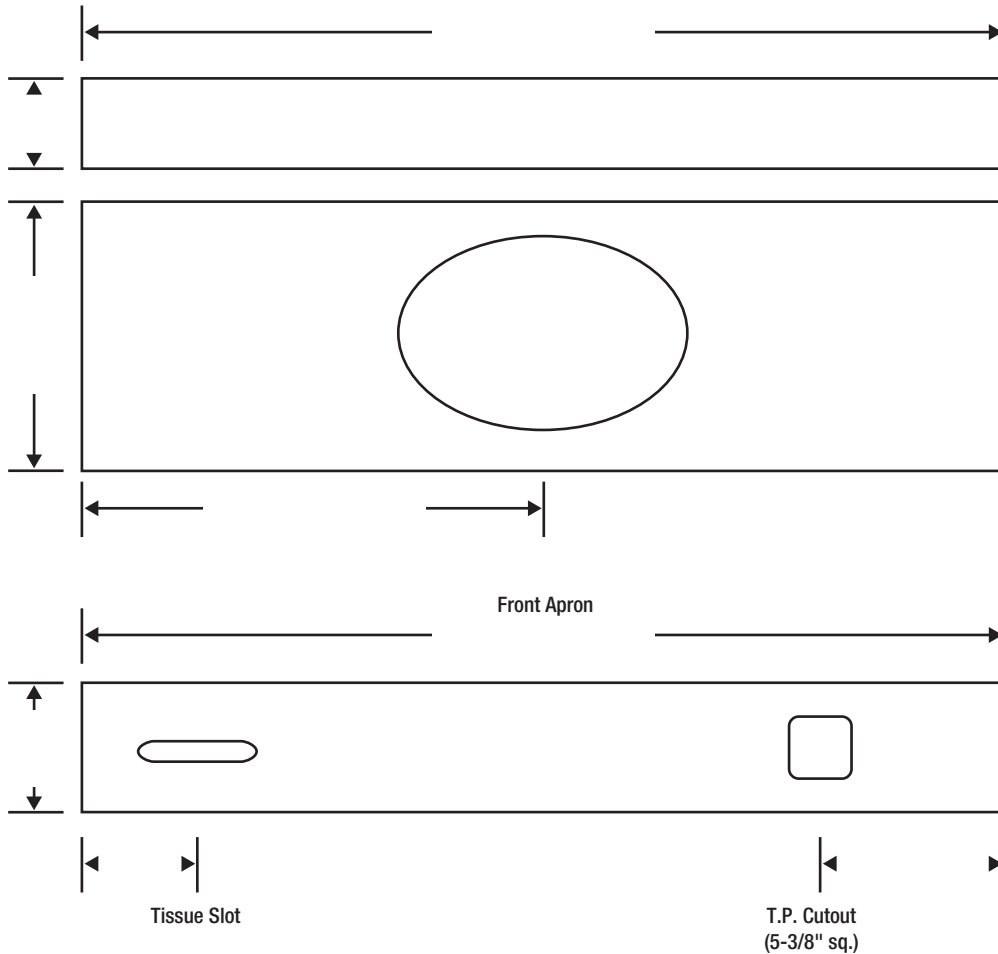

HOTEL VANITIES INTERNATIONAL

Center Bowl Vanity Top Order Form

Project: _____

Quantity: _____

Bowl Style: _____

Faucet Spread: _____

Finish: _____

Color: _____

Front Edge: _____

Right End: _____

Left End: _____

Products will be manufactured according to P.O. info and specifications on this page.

Please sign your authorization and return so we can process your order.

_____
Signed

_____
Date

Cultured marble vanities have a molded 4-inch backsplash. For other products, please specify backsplash height.