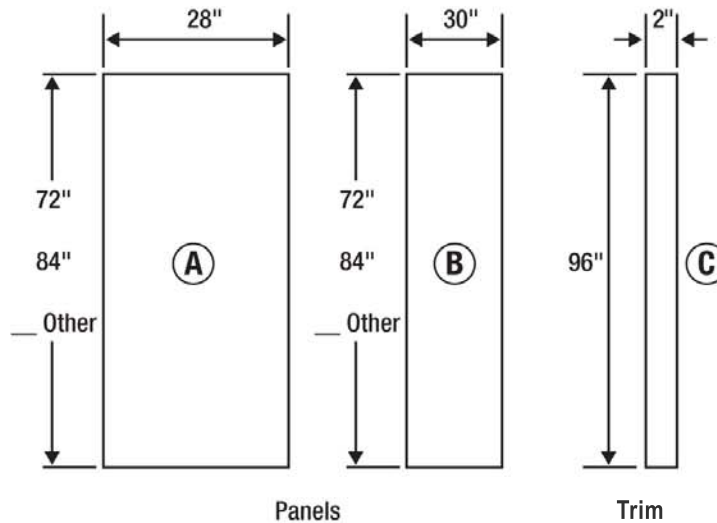

## 9 Piece Panel Tub Surround Order Form

Project: \_\_\_\_\_

Quantity: \_\_\_\_\_

Finish: \_\_\_\_\_

Color: \_\_\_\_\_

Height: 72"   
84"   
Other \_\_\_\_\_

*Trim pieces are sold separately  
Please indicate if trim is needed*

Trim  No Trim

Trim Thickness: \_\_\_\_\_

Soap Dish: 1   
2

| CONTENTS             |                          |
|----------------------|--------------------------|
| QTY                  | DESCRIPTION              |
| 2 - "A"              | 28" x 1/4" Back Panel    |
| 2 - "B"              | 30" x 1/4" Side Panel    |
| 2 - "D"              | Surface Mount Soap Dish  |
| 1 - "E"              | 10" x 1/4" Seam Cover    |
| Trim sold separately |                          |
| 2 - "C"              | 2" x 3/4" or 1 1/4" Trim |