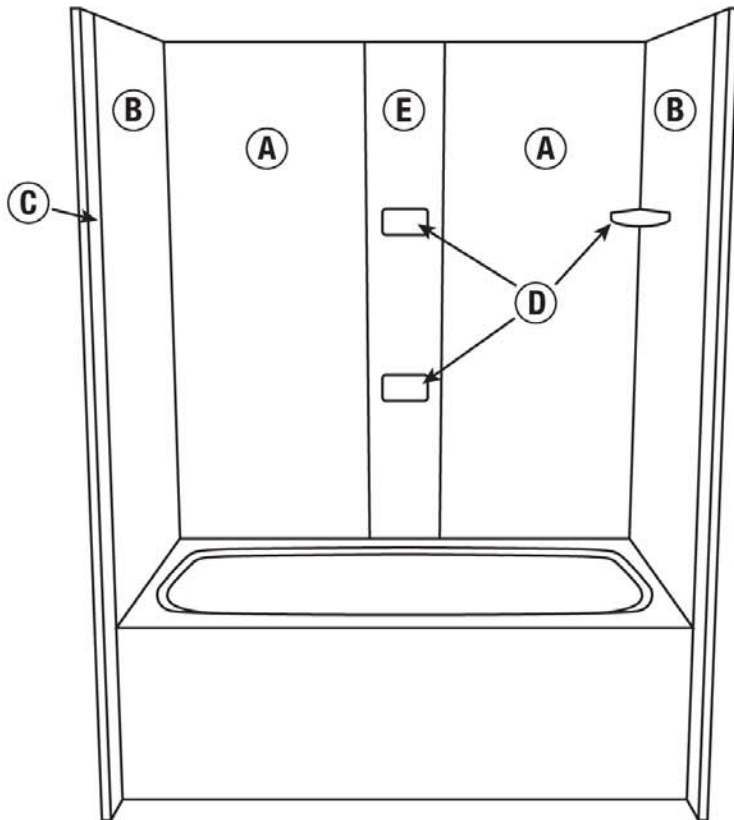

## 9 Piece Panel Tub Surround Order Form

Project: \_\_\_\_\_

Quantity: \_\_\_\_\_

Finish: \_\_\_\_\_

Color: \_\_\_\_\_

Height: 72"   
84"   
Other \_\_\_\_\_

*Trim pieces are sold separately  
Please indicate if trim is needed*

Trim  No Trim

Trim Thickness: \_\_\_\_\_

Soap Dish: 1   
2

| CONTENTS             |                          |
|----------------------|--------------------------|
| QTY                  | DESCRIPTION              |
| 2 - "A"              | 28" x 1/4" Back Panel    |
| 2 - "B"              | 30" x 1/4" Side Panel    |
| 2 - "D"              | Surface Mount Soap Dish  |
| 1 - "E"              | 10" x 1/4" Seam Cover    |
| Trim sold separately |                          |
| 2 - "C"              | 2" x 3/4" or 1 1/4" Trim |